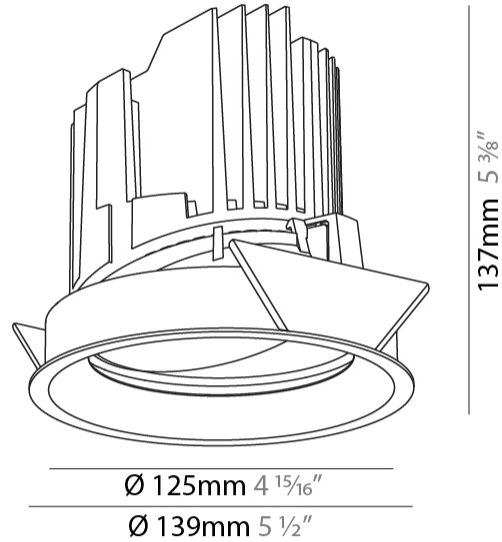

GENERAL

Series: Bioniq
 Subseries: Bioniq Round Adjustable
 Brand: Prolicht
 Division: Architectural
 Mounting Type: Recessed
 Mounting Location: Ceiling
 Subcategory: Downlight

PHYSICAL

Shape: Round
 Diameter (mm): 139
 Diameter (in): 5 1/2
 Height (mm): 137
 Height (in): 5 3/8
 Ceiling Thickness (mm): 10 / 12.5 / 15
 Ceiling Thickness (in): 3/8 or 1/2 or 9/16
 Min. Recessing Depth (mm): 150
 Min. Recessing Depth (in): 5 7/8
 Light Distribution: Adjustable / Downlight
 Weight (kg): 0.853
 Weight (lbs): 1.88
 Fixture Finish: SSR / BKV / CWI / CRY / HAB / UFT / ITA / RUA / FTG / MYG / LOD / PUS / FRO / FUP / KIA / POP / BLS / SPG / MEY / GOH / GUM / CHC / COM / ABZ / JAG / OBR / MOS / ROR
 Fixture Material: Aluminum Die Cast
 Cut-out Measurements: 130mm / 5 1/8"

LED

Number of LEDs: 1
 Color Temperature (°K): 2700 / 3000 / 3500 / 4000
 Max. Delivered Lumen (lm): 1180 / 1930 / 2029 / 2070
 Nominal Lumen (lm): 3210 / 3290 / 3459 / 3530
 CRI: >90 CRI
 Lamp Life (hrs): 50000

OPTICAL

Reflector: 10 / 18 / 36
 Adjustability: Rotational 355°, Tilt 30°

RATINGS AND CERTIFICATIONS

Certified By: Certified for North American Standards
 IP rating: IP54

130mm 5 1/8"	150mm 5 7/8"	10 15mm 3/8" 9/16"	30°	355°		